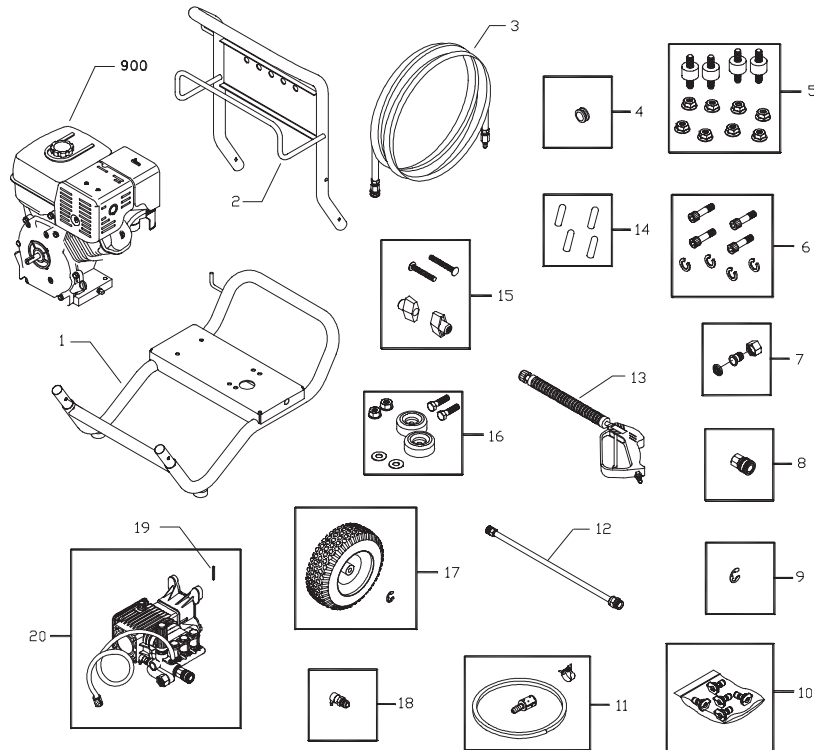

## Illustrated Parts List

**Pressure Washer / Lavadora de Presión  
Model / Modelo 020210**

**Questions? Preguntas?**

**Helpline - 1-888-611-6708 M-F 8-5 CT**

Troy-Bilt® is a registered trademark of MTD and is used under license to Briggs & Stratton Power Products.

## EXPLODED VIEW AND PARTS LIST — MAIN UNIT

Item	Part #	Description	Item	Part #	Description
1	B194424GS	BASE	15	B2203GS	KIT, Handle Fastening
2	B196133GS	HANDLE	16	192310GS	KIT, Vibration Mount
3	B4805GS	HOSE	17	194411GS	KIT, Wheel
4	30809GS	GROMMET	18	194298GS	VALVE, Thermal
5	195294GS	KIT, Engine Mounting Hardware	19	63281GS	KEY
6	192132GS	KIT, Pump Mounting Hardware	20	199311GS	ASSY, Pump (see page 3)
7	199310GS	KIT, Garden Hose Inlet	900	§	ENGINE
8	95458GS	QUICK CONNECT	<b>Items Not Illustrated:</b>		
9	191265GS	E-RING	191267RGS	AXLE	
10	196233GS	KIT, Spray Tips	198666GS	MANUAL, Operator's	
	195983AGS	Nozzle, QC, Red	BB3061BGS	OIL BOTTLE	
	195983BGS	Nozzle, QC, Yellow	196990GS	KIT, Decals, Srv	
	195983CGS	Nozzle, QC, Green	<b>Optional Accessories Not Illustrated</b>		
	195983DGS	Nozzle, QC, White	100031	STABILIZER, Fuel	
	195851ZZGS	Nozzle, QC, Black	100516GS	KIT, O-Ring	
11	192796GS	KIT, Chemical Hose/Filter	100515GS	PUMP SAVER	
12	196315GS	ASSY, Extension, QC	§ - Contact Engine Manufacturer		
13	B1436BGS	GUN			
14	192126GS	VINYL CAP			

## EXPLODED VIEW AND PARTS LIST — PUMP

Item	Part #	Description
20	198851GS	INJTR, Detergent 3/8NPT
34	198850GS	PLUG
50	198849GS	CAP, Oil Dipstick
66	198297GS	SCREW, M8 x 20
A	198736GS	KIT, UNLOADER
B	198843GS	KIT, VALVES
C	198844GS	KIT, PISTON
D	192914GS	KIT, HOSE TAIL
E	198845GS	KIT, WATER SEALS
F	198848GS	KIT, SUPPORT RING
G	198852GS	KIT, PUMP HEAD HARDWARE
H	198846GS	KIT, OIL SEALS

### Optional Accessories Not Illustrated

6033	BOTTLE, Oil, Pump
100515GS	PUMP SAVER
186452GS	FILTER, Inlet Bag of 10

**NOTE:** Item letters A - K are service kits and include all parts shown within the box.