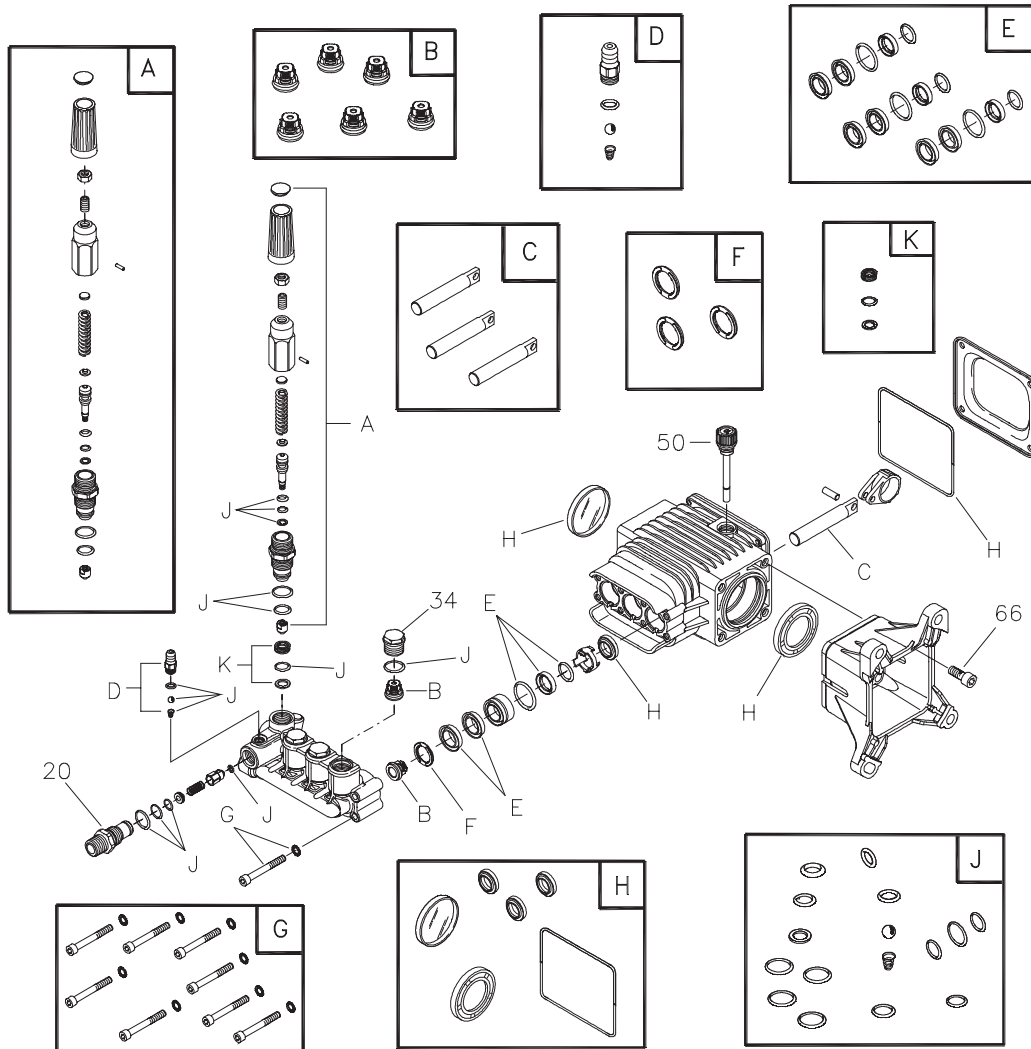

## EXPLODED VIEW AND PARTS LIST — MAIN UNIT

Item	Part #	Description	Item	Part #	Description
1	B194424GS	BASE	15	B2203GS	KIT, Handle Fastening
2	B196133GS	HANDLE	16	192310GS	KIT, Vibration Mount
3	B4805GS	HOSE	17	194411GS	KIT, Wheel
4	30809GS	GROMMET	18	194298GS	VALVE, Thermal
5	195294GS	KIT, Engine Mounting Hardware	19	63281GS	KEY
6	192132GS	KIT, Pump Mounting Hardware	20	199311GS	ASSY, Pump (see page 3)
7	199310GS	KIT, Garden Hose Inlet	900	§	ENGINE
8	95458GS	QUICK CONNECT	<b>Items Not Illustrated:</b>		
9	191265GS	E-RING	191267RGS	AXLE	
10	196233GS	KIT, Spray Tips	198666GS	MANUAL, Operator's	
	195983AGS	Nozzle, QC, Red	BB3061BGS	OIL BOTTLE	
	195983BGS	Nozzle, QC, Yellow	196990GS	KIT, Decals, Srv	
	195983CGS	Nozzle, QC, Green	<b>Optional Accessories Not Illustrated</b>		
	195983DGS	Nozzle, QC, White	100031	STABILIZER, Fuel	
	195851ZZGS	Nozzle, QC, Black	100516GS	KIT, O-Ring	
11	192796GS	KIT, Chemical Hose/Filter	100515GS	PUMP SAVER	
12	196315GS	ASSY, Extension, QC	§ - Contact Engine Manufacturer		
13	B1436BGS	GUN			
14	192126GS	VINYL CAP			

## EXPLODED VIEW AND PARTS LIST — PUMP

Item	Part #	Description
20	198851GS	INJTR, Detergent 3/8NPT
34	198850GS	PLUG
50	198849GS	CAP, Oil Dipstick
66	198297GS	SCREW, M8 x 20
A	198736GS	KIT, UNLOADER
B	198843GS	KIT, VALVES
C	198844GS	KIT, PISTON
D	192914GS	KIT, HOSE TAIL
E	198845GS	KIT, WATER SEALS
F	198848GS	KIT, SUPPORT RING
G	198852GS	KIT, PUMP HEAD HARDWARE
H	198846GS	KIT, OIL SEALS